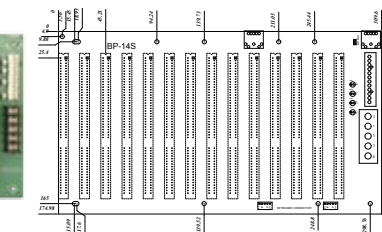

BP-14S-RS-R40

Ordering Information

BP-14S-RS-R40	14-slot backplane with 14 ISA buses
RACK-305G-R20	4U rack-mount chassis
RACK-360G-R20	4U rack-mount chassis
RACK-814G-R20	4U rack-mount chassis
RACK-3000G-R20	4U rack-mount chassis

1
Industrial
Computing
Solutions

2
Embedded
Computing
Solutions

3
RISC-Based
Embedded
Solutions

4
Industrial
Data
Collector/
Server
Solutions

5
Video
Capture
Solutions

6
I/O
Communication
Solutions

7
Panel
Solutions