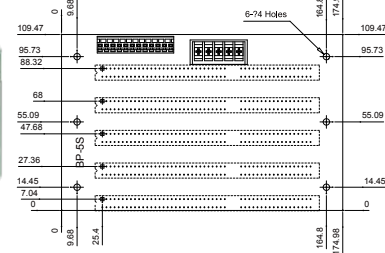

BP-5S-RS-R40

Ordering Information

BP-5S-RS-R40	5-slot backplane with five ISA buses
PR-1500G	5-slot half-size industrial chassis