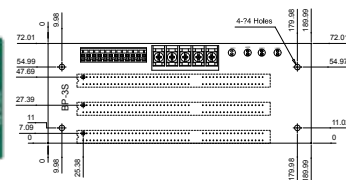

BP-3S-RS-R40

Ordering Information

BP-3S-RS-R40	3-slot backplane with three ISA buses
PAC-53GH	3-slot half-size industrial chassis
PR-1300G	3-slot half-size industrial chassis