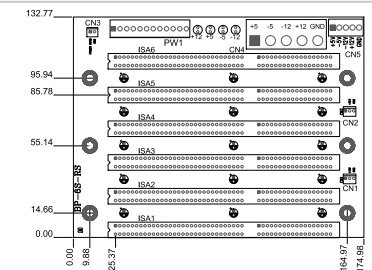

BP-6S-RS-R40

Ordering Information

BP-6S-RS-R40	6-slot backplane with six ISA buses
PAC-52G	6-slot half-size industrial chassis
PAC-106G	6-slot full-size industrial chassis
PAC-107G-R20	6-slot full-size industrial chassis
PAC-1000G	6-slot full-size industrial chassis