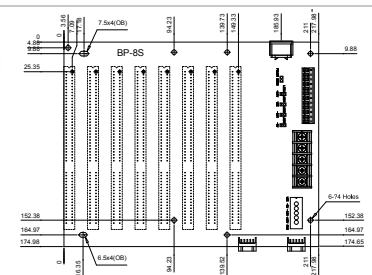

BP-8S-RS-R41

Ordering Information

BP-8S-RS-R41	8-slot backplane with eight ISA buses