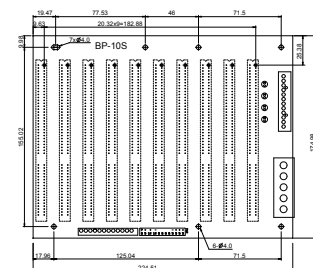

BP-10S-RS-R40

Ordering Information

BP-10S-RS-R40	10-slot backplane with ten ISA buses
PAC-125G-R20	10-slot full-size industrial chassis
RACK-3400G	4U rack-mount chassis