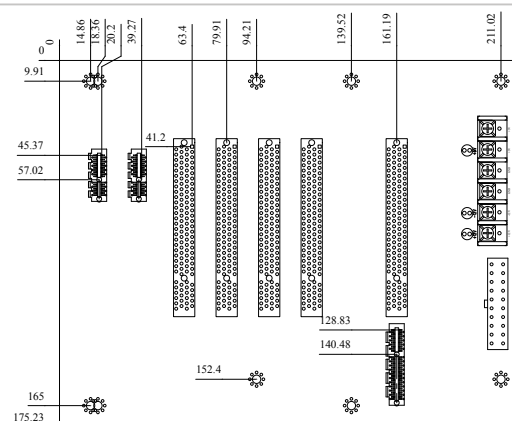

1 Industrial Computing Solutions

2 Embedded Computing Solutions

3 RISC-Based Embedded Solutions

4 Industrial Data Collector/Server Solutions

5 Video Capture Solutions

6 I/O Communication Solutions

7 Panel Solutions

8 Power Supply/Network/Communication/Peripherals