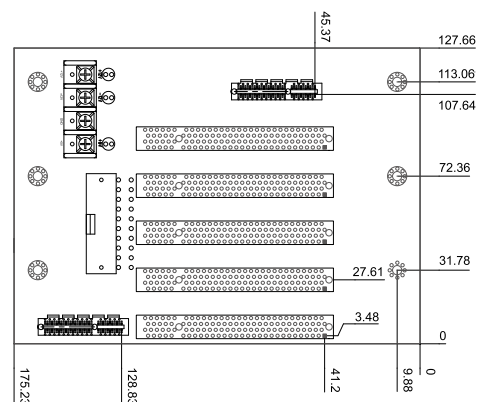

1 Industrial Computing Solutions

2 Embedded Computing Solutions

3 RISC-Based Embedded Solutions

4 Industrial Data Collector/Server Solutions

5 Video Capture Solutions

6 I/O Communication Solutions

7 Panel Solutions

8 Power Supply/Network/Communication/Peripherals