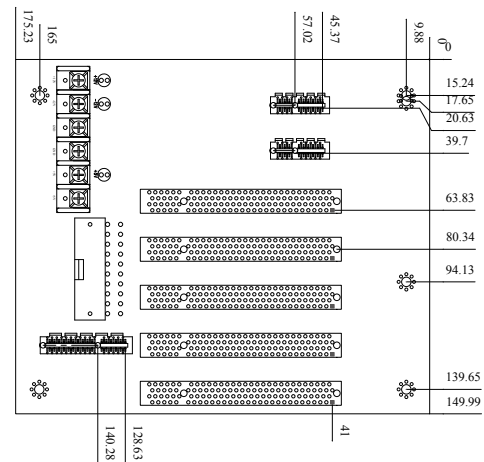

HPXE-6S1-R10

NEW

Ordering Information

HPXE-6S1-R10 6-slot backplane with two PCI buses and three PCIe x4 buses
PACO-506H 6-slot half-size industrial chassis

HPE-6S2-R40

Ordering Information

HPE-6S2-R40 6-slot backplane with three PCI buses and two PCIe x1 buses
PACO-506H 6-slot half-size industrial chassis

HPE-7S1-R40

Ordering Information

HPE-7S1-R40 7-slot backplane with four PCI buses and two PCIe x1 buses
PAC-700G 7-slot half-size industrial chassis

HPE-8S0-R40

Ordering Information

HPE-8S0-R40 7-slot backplane with four PCI buses and two PCIe x1 buses
RACK-3400G 4U 10-slot half-size rackmount chassis

1 Industrial Computing Solutions

2 Embedded Computing Solutions

3 RISC-Based Embedded Solutions

4 Industrial Data Collector/Server Solutions

5 Video Capture Solutions

6 I/O Communication Solutions

7 Panel Solutions

8 Power Supply/Network/Communication/Peripherals